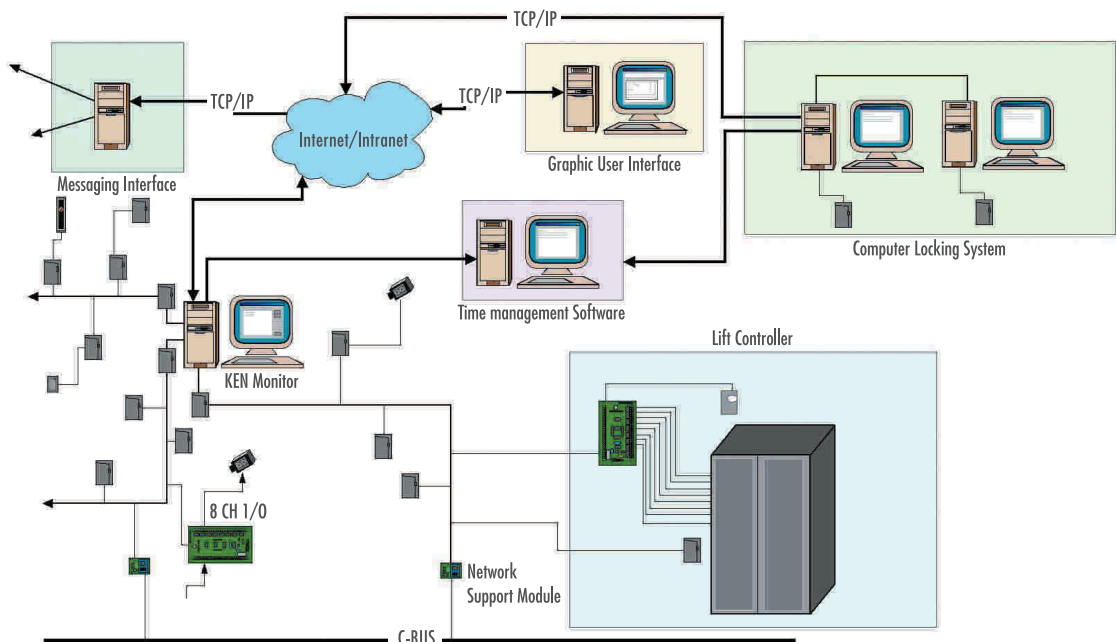

imagine the convenience of your world without keys!

ACCESS IS EASY for more information visit www.axeze.com.au

Designed by: Graphic Language Design +61 8 8232 3577 www.gldesign.com.au